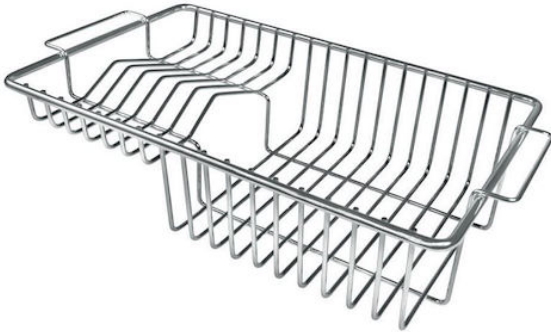

Stainless steel plate rack

Accessories e Complements

Code: 8100 305

DETAILS

Sink accessories

Plate rack

Dimensions

23x37,5